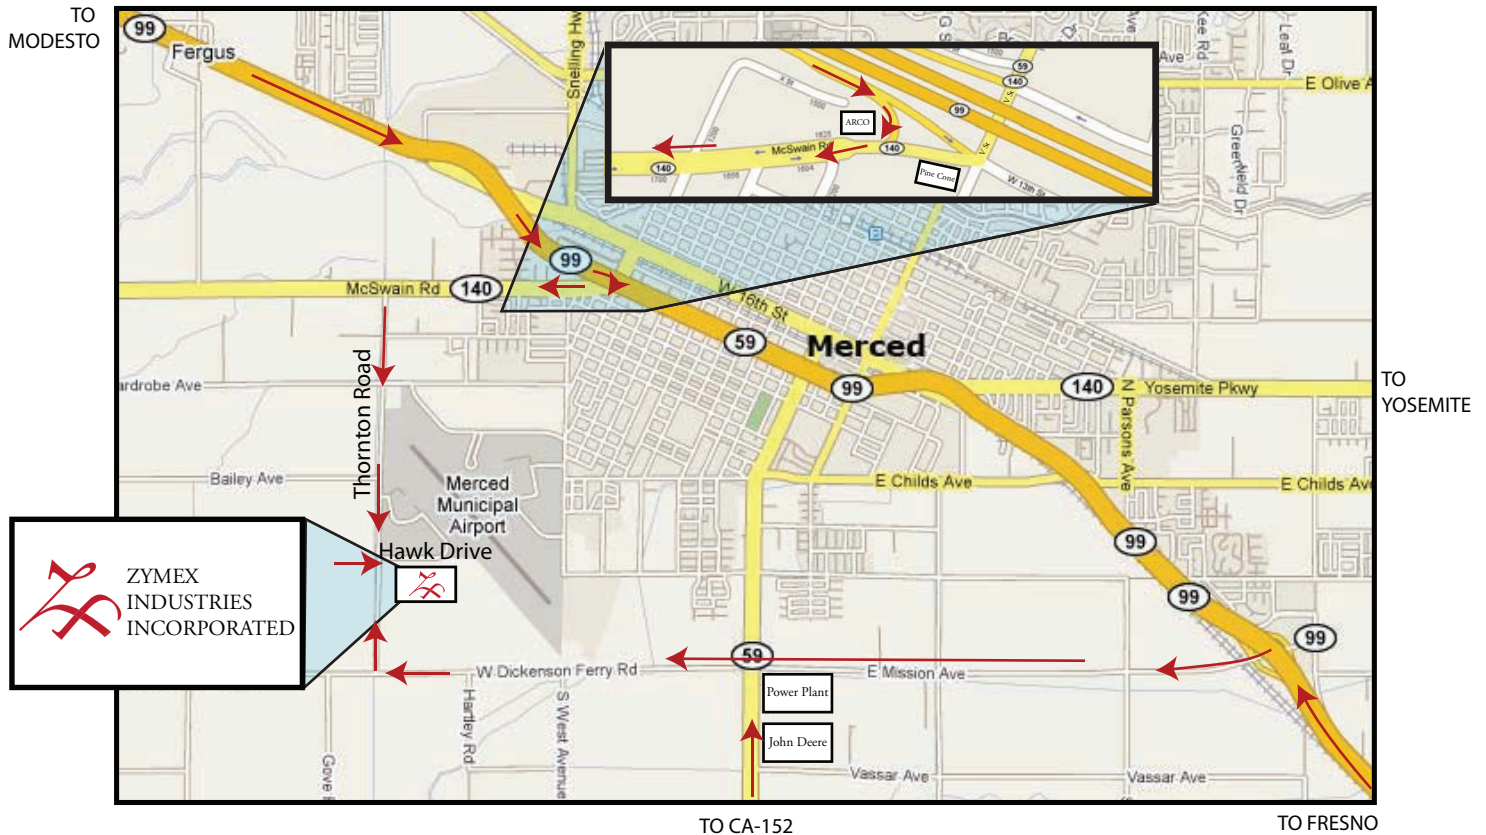

**Directions To Zymex Industries, Inc. 168 Hawk Drive Merced, CA 95341-8007
phone 209•722•2770 fax 209•722•2280**

Directions From:

Coming from Modesto - 99 Southbound

- Take the CA-140/V Street Exit (Exit 188)
- Keep right and make a SHARP right onto West CA-140/McSwain Road (Do not reach the light; right on the light will take you onto V Street)
- Turn Left onto Thornton Road
- Turn Left onto Hawk Drive
- Zymex on right hand side

Coming from Fresno - 99 Northbound

- Take the Mission Ave/Campus Exit
- Turn Left onto Mission Ave. - Mission will turn into Dickenson Ferry Road
- Turn Right onto Thornton Road
- Turn Right onto Hawk Drive
- Zymex on right hand side

99 Northbound - Alternative Truck Route

- Take the R Street/V Street Exit
- Stay in MIDDLE lane to go straight, after passing light, keep left on one way street (14th Street along 99)
- Turn Left onto V Street (keep right)
- Turn Right onto McSwain Rd/CA-140
- Turn Left onto Thornton Road
- Turn Left onto Hawk Drive
- Zymex on right hand side

CA-152

- Exit onto CA-59 towards Merced
- Turn Left onto Dickenson Ferry Road
- Turn Right onto Thornton Road
- Turn Right onto Hawk Drive